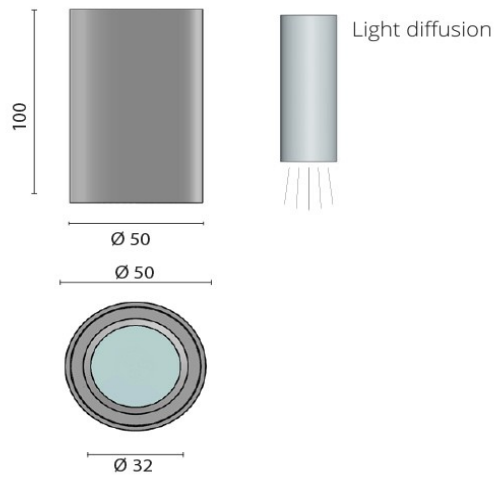

Alhena 50 Top Spotlight

The Alhena range of LED ceiling lights consists of various luminaires in a tubular form.

Alhena fittings are available in a variety of lengths and diameters and are constructed from solid brass. They are extremely effective feature lights and draw attention and focus to a particular point, ideal for application above dining tables or above seating.

The Alhena 50 Top is a Ø50mm luminaire and is available in a single length as standard although custom lengths are available on request.

- Tubular LED luminaire
- Power LED module in 3200°K or 4000°K
- Marine-grade construction
- 10-30Vdc input
- Weight (kg) 0.520000
- Light Element Type Power LED
- Lens Angle 55°
- Lux Level at 1 Metre 258.00
- Lumens 265.00
- Lumens Per Watt (Lm) 73.60
- Wattage 3.6W
- CRI >80.00
- Input Voltage 10-30Vdc
- IP Rating IP20
- Dimmer Yes
- Fixing Dimensions Ø50.00

Power LED

Power LED

265 L UMEN

258 L ux ad 1 m

55°

ANGLE