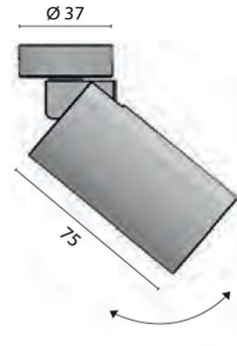

Power LED

Rotation

Inclination

Volans 40 Twist

Adjustable interior spotlight with Power LED module in 3200°K or 4000°K.

Fitting can be rotated as well as adjusted in terms of inclination

Galvanised brass body with chrome plated finish as standard (brushed burnished brass pictured carries a minimum order quantity)

2W LED module, dimmable

- Weight (kg) 0.400000
- Installation Surface Mounted
- Light Element Type Power LED
- Rotation Angle 270°
- Lens Angle 13°
- Lux Level at 1 Metre 1242.00
- Lumens 101.00
- Wattage 2W
- Input Voltage 10-30Vdc
- Finish Chrome