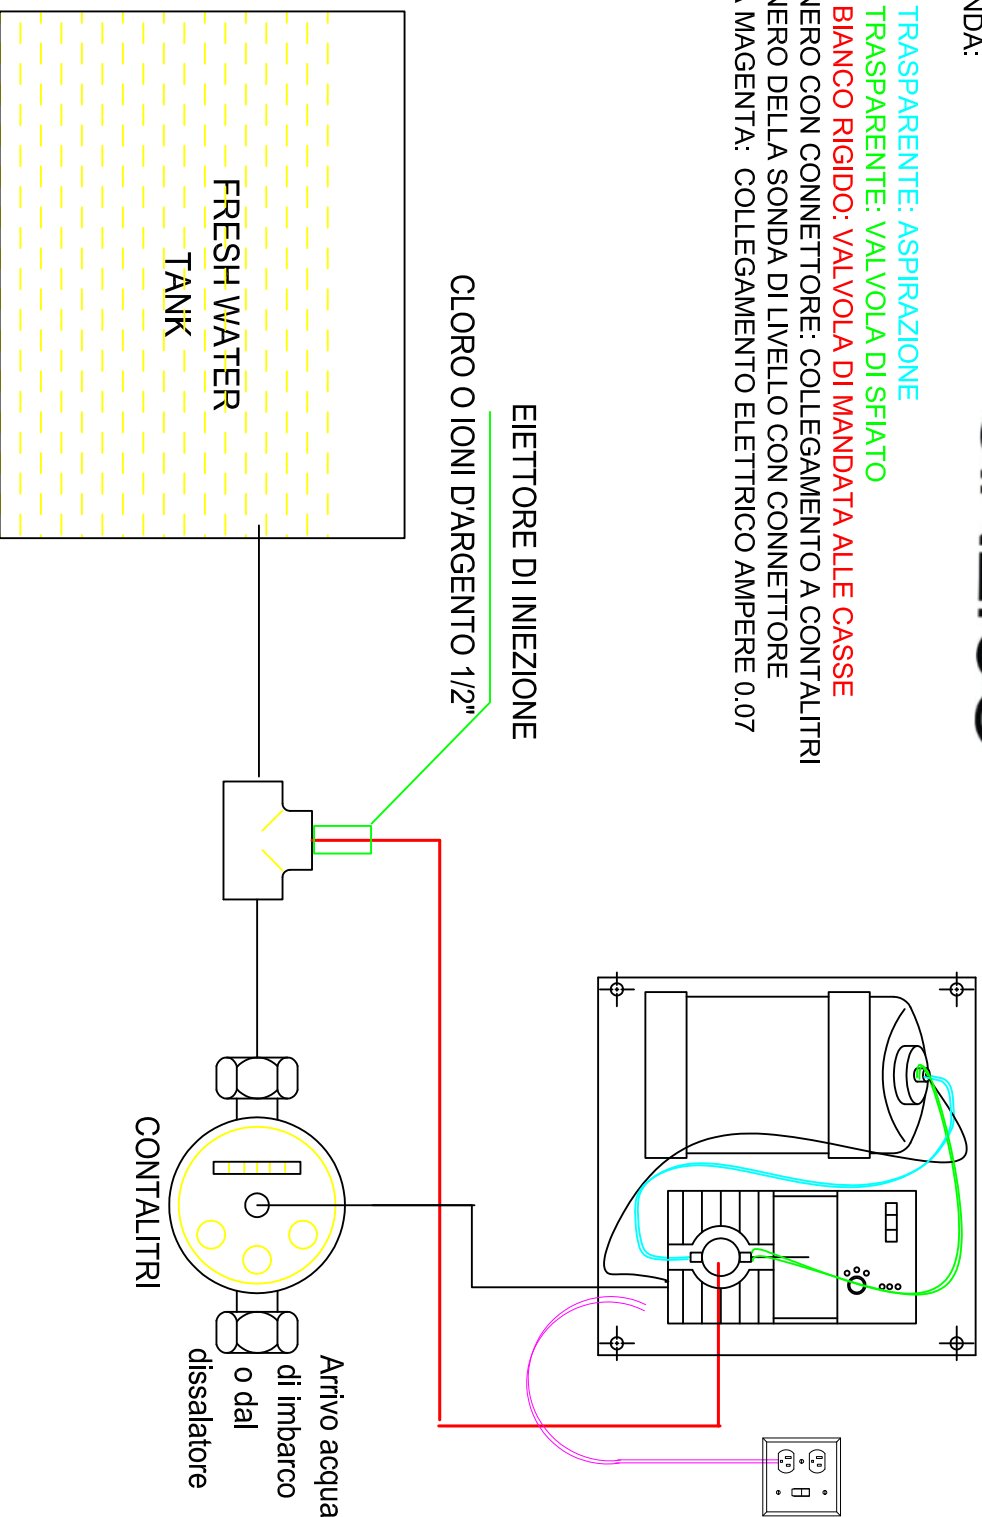

The dosing station is built to Lloyds MCA requirements and should be installed on the feed line that goes to the fresh water holding tank for both the RO unit and any onshore supply. This means that regardless of the source of the fresh water, only sterilized water will reach the holding tank.

If there are multiple feeds to the holding tank or multiple tanks, one dosing station is required per tank or feed.

This device consists of a volumetric dosing pump and a water meter with impulse launcher. As the fluid passes the sensor on its way to the fresh water holding tank, the sensor detects the flow and the flow rate.

The impulse sends a signal to the metering pump which then injects the correct volume of sterilizing agent into the plumbing that then goes to the holding tank.

What is included:

- 1 - volumetric dosing pump
- 2 - Tank for the containment of the sterilizing silver ion solution (10 lt)
- 3 - Empty tank alarm
- 4 - Flowmeter to be installed on the plumbing (diameter of pipe to be specified)
- 5 - Injector with non-return valve to be installed in the piping
- 6 - Kit pipe and cable mt. 10 meter

Idromar

GINEICO

LEGENDA:

- TUBO TRASPARENTE: ASPIRAZIONE
- TUBO TRASPARENTE: VALVOLA DI SFIATO
- TUBO BIANCO RIGIDO: VALVOLA DI MANDATA ALLE CASSE
- FILLO NERO CON CONNETTORE: COLLEGAMENTO A CONTALITRI
- FILLO NERO DELLA SONDA DI LIVELLO CON CONNETTORE
- SPINA MAGENTA: COLLEGAMENTO ELETTRICO AMPERE 0.07